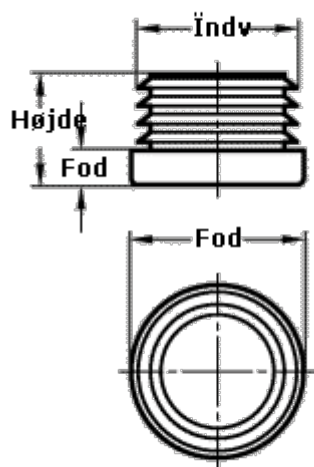

Data Sheet

Article number: 20991D14
Description: E+G tube end plug
GN 991-D14

Measures

Foot diameter	= 14mm
Foot length	= 4mm
Height	= 13mm
Internal tube diameter	= 13mm